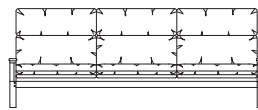

Harmoniously matching the design, they fulfil your need for relaxation - at just the right moment.
Available on selected models.

Find
your
dealer!

Model: ER 100

Series: collection

Total depth: 95-119 cm

Backrest height: 80-95 cm

80 cm

89 cm

150 cm

168 cm

220 cm

245 cm

73 x 50 cm

82 x 50 cm

Total depth: 95-122 cm

Backrest height: 85-103 cm

80 cm

89 cm

150 cm

168 cm

220 cm

245 cm

73 x 50 cm

82 x 50 cm

Find
your
dealer!