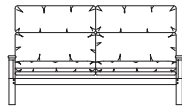

Back cushion

Chamber cushion with down character.
Filling: polyfoam rods and high-quality
fleece fibres.

Your Erpo Collection advantages

Seat depths

51 to 60 cm

Seat heights

Available in 45-51 cm.

Functions

Harmoniously matching the design, they fulfil your need for relaxation - at just the right moment.
Available on selected models.

Find
your
dealer!

Model: ER 100

Series: collection

Total depth: 95-119 cm

Backrest height: 80-95 cm

80 cm

89 cm

150 cm

168 cm

220 cm

245 cm

73 x 50 cm

82 x 50 cm

Total depth: 95-122 cm

Backrest height: 85-103 cm

80 cm

89 cm

150 cm

168 cm

220 cm

245 cm