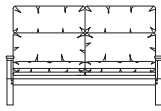

Back cushion

Chamber cushion with down character.
Filling: polyfoam rods and high-quality
fleece fibres.

Your Erpo Collection advantages

Seat depths

51 to 60 cm

Seat heights

Available in 45-51 cm.

Functions

Harmoniously matching the design, they fulfil your need for relaxation - at just the right moment.
Available on selected models.

Find
your
dealer!

Model: ER 100

Series: collection

Total depth: 95-119 cm

Backrest height: 80-95 cm

80 cm

89 cm

150 cm

168 cm

220 cm

245 cm

73 x 50 cm

82 x 50 cm

Total depth: 95-122 cm

Backrest height: 85-103 cm

80 cm

89 cm

150 cm

168 cm

220 cm

245 cm