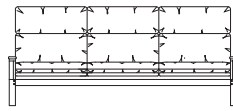

Harmoniously matching the design, they fulfil your need for relaxation - at just the right moment.
Available on selected models.

Find
your
dealer!

Model: ER 100

Series: collection

Total depth: 95-119 cm

Backrest height: 80-95 cm

80 cm

89 cm

150 cm

168 cm

220 cm

245 cm

73 x 50 cm

82 x 50 cm

Total depth: 95-122 cm

Backrest height: 85-103 cm

80 cm

89 cm

150 cm

168 cm

220 cm

245 cm