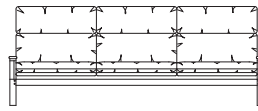

Back cushion

Chamber cushion with down character.
Filling: polyfoam rods and high-quality
fleece fibres.

Your Erpo Collection advantages

Seat depths

51 to 60 cm

Seat heights

Available in 45-51 cm.

Functions

Harmoniously matching the design, they fulfil your need for relaxation - at just the right moment.
Available on selected models.

Find
your
dealer!

Model: ER 100

Series: collection

Total depth: 95-119 cm

Backrest height: 80-95 cm

80 cm

89 cm

150 cm

168 cm

220 cm

245 cm

73 x 50 cm

82 x 50 cm

Total depth: 95-122 cm

Backrest height: 85-103 cm

80 cm

89 cm

150 cm

168 cm

220 cm

245 cm