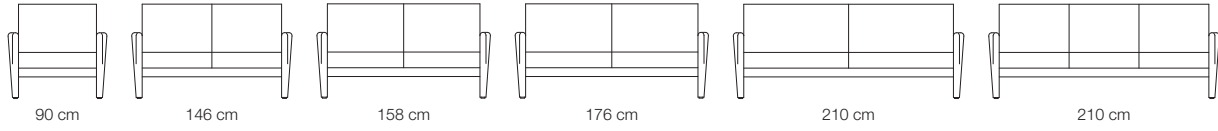

Back cushion

Down character. Casual design in proven chamber pillow processing. Filling made of polyfoam rods and high-quality fleece fibres.

Your Erpo Classics advantages

Seat depths

53 to 62 cm

Seat heights

43 cm or 46 cm and also available in special heights.

Functions

Harmoniously matching the design, they fulfil your need for relaxation - at just the right moment. Available on selected models.

Model: Sevilla

Series: collection

Total depth: 89-113 cm

Back height: 75-83 cm

Total depth: 89-113 cm

Back height: 75-83 cm