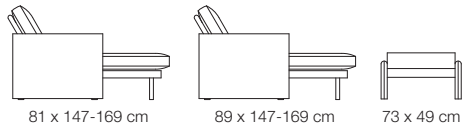

Back cushion

Down character. Casual design in proven chamber pillow processing. Filling made of polyfoam rods and high-quality fleece fibres.

Your Erpo Classics advantages

Seat depths

53 to 62 cm

Seat heights

43 cm or 46 cm and also available in special heights.

Functions

Harmoniously matching the design, they fulfil your need for relaxation - at just the right moment. Available on selected models.

Model: Sevilla

Series: collection

Total depth: 89-113 cm

Back height: 75-83 cm

Total depth: 89-113 cm

Back height: 75-83 cm