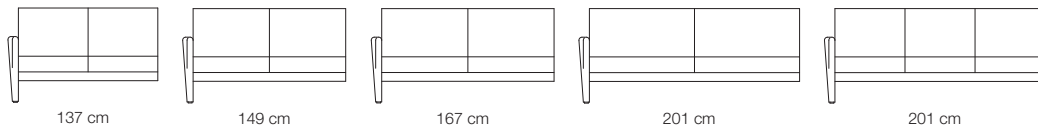

43 cm or 46 cm and also available in special heights.

Functions

Harmoniously matching the design, they fulfil your need for relaxation - at just the right moment. Available on selected models.

Model: Sevilla

Series: collection

Total depth: 89-113 cm

Back height: 75-83 cm

Total depth: 89-113 cm

Back height: 75-83 cm