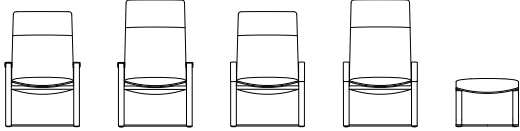

Model: CL 260/265

Series: CLASSICS

Delicate, classy and timelessly elegant: Cantilevered seats can be integrated in any interior thanks to this design.

Two back height settings let you can lean back and enjoy life from any perspective and whatever the mood.

Model: CL 260/265

Series: CLASSICS

CL 260/265

Backrest height: 102/113 cm

65 x 82 cm 65 x 86 cm 65 x 82 cm 65 x 86 cm 55 x 46 cm

Frame: Alloy spring steel 50 x 12 mm,
high-gloss chrome-plated, matt chrome-plated or
black matt powder-coated