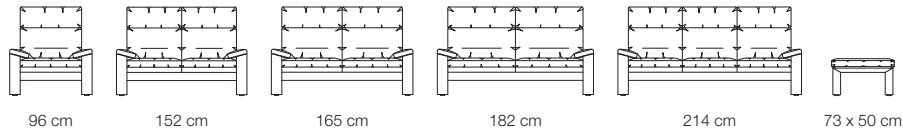

### Seat heights

43/46 cm and also available in special heights.

### Functions

Harmoniously matching the design, they fulfil your need for relaxation - at just the right moment. Available on selected models.

Find  
your  
dealer!

**Model: Lincoln**

**Series: collection**

**Total depth: 92-123 cm**

Backrest height: 81-98 cm

**Total depth: 93-127 cm**

Backrest height: 84-103 cm