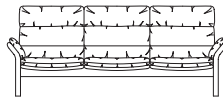

42-48 cm and also available in special heights.

Functions

Harmoniously matching the design, they fulfil your need for relaxation - at just the right moment.
Available on selected models.

Find
your
dealer!

Model: Chalet

Series: collection

Total depth: 87-123 cm

Backrest height: 78-98 cm

87 cm

150 cm

180 cm

212 cm

64 x 37cm

Total depth: 85-110 cm

Backrest height: 71-82 cm

87 cm

150 cm

180 cm

212 cm

64 x 37cm