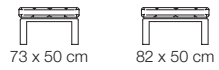

### Seat heights

43 cm or 46 cm and also available in special heights.

**Total depth: 85-122 cm**

Backrest height: 80-95 cm

**Total depth: 87-127 cm**

Backrest height: 81-101 cm