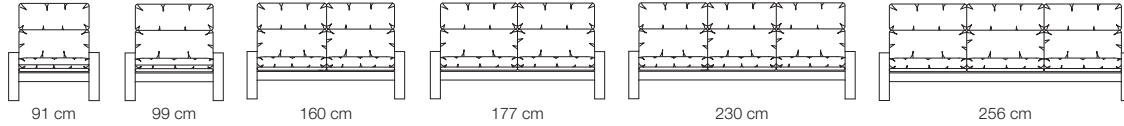

### Seat depths

52 to 64 cm.

### Seat heights

43 cm or 46 cm and also available in special heights.

**Total depth: 85-122 cm**

Backrest height: 80-95 cm

**Total depth: 87-127 cm**

Backrest height: 81-101 cm