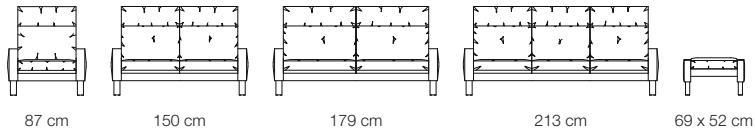

Back cushion

Cold foam with high-quality upholstery fleece cover.

Your Erpo Collection advantages

Seat depths

Available in seat depth 53 cm.

Seat heights

43-46 cm and also available in special heights.

Functions

Harmoniously matching the design, they fulfil your need for relaxation - at just the right moment. Available on selected models.

Find
your
dealer!

Model: Lund

Series: collection

Total depth: 88-118 cm

Backrest height: 76-91 cm

Total depth: 90-122 cm

Backrest height: 78-96 cm