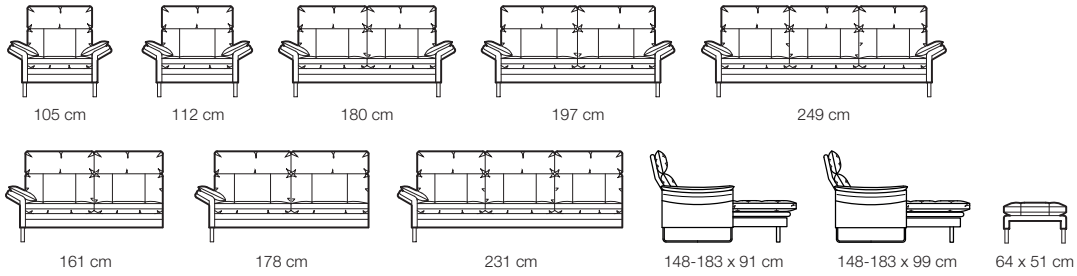

### Seat depths

50 to 62 cm.

### Seat heights

43-46 cm and also available in special heights.

### Functions

Harmoniously matching the design, they fulfil your need for relaxation - at just the right moment. Available on selected models.

Find  
your  
dealer!

**Model: Lucca**

**Series: collection**

**Total depth: 84-118 cm**

Backrest height: 78-93 cm

**Total depth: 87-123 cm**

Backrest height: 82-99 cm