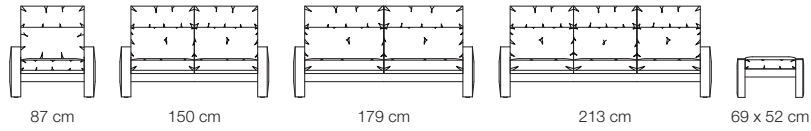

Back cushion

Polyether foam with high-quality upholstery fleece cover.

Your Erpo Collection advantages

Seat depth

Available in seat depth 53 cm.

Seat height

43 cm or 46 cm and also available in special heights.

Functions

Harmoniously matching the design, they fulfil your need for relaxation - at just the right moment.
Available on selected models.

Find
your
dealer!

Model: Arosa

Series: collection

Total depth: 88-118 cm

Backrest height: 76-91 cm

Total depth: 93-113 cm

Backrest height: 78-96 cm