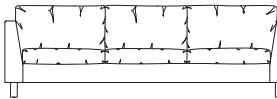

Model: CL 850

Series: CLASSICS

Foot variants

CL 850

Backrest height: 81 cm

255 cm