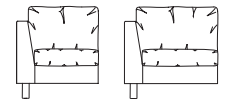

Model: CL 850

Series: CLASSICS

Foot variants

CL 850

Backrest height: 81 cm

76 cm

84 cm