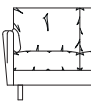

Seat depths

Choose from three seat depths 53, 58 or 62 cm.

Seat heights

43 cm or 46 cm and also available in special heights.

Functions

Harmoniously matching the design, they fulfil your need for relaxation - at just the right moment. Available with selected models.

CL 820

Backrest height: 81 cm

84 cm

134 cm

142 cm

156 cm

164 cm

174 cm

192 cm

204 cm

237 cm

204 cm

237 cm

67 cm

75 cm

82 cm

125 cm

133 cm

155 cm

165 cm

183 cm

195 cm

228 cm

58 cm